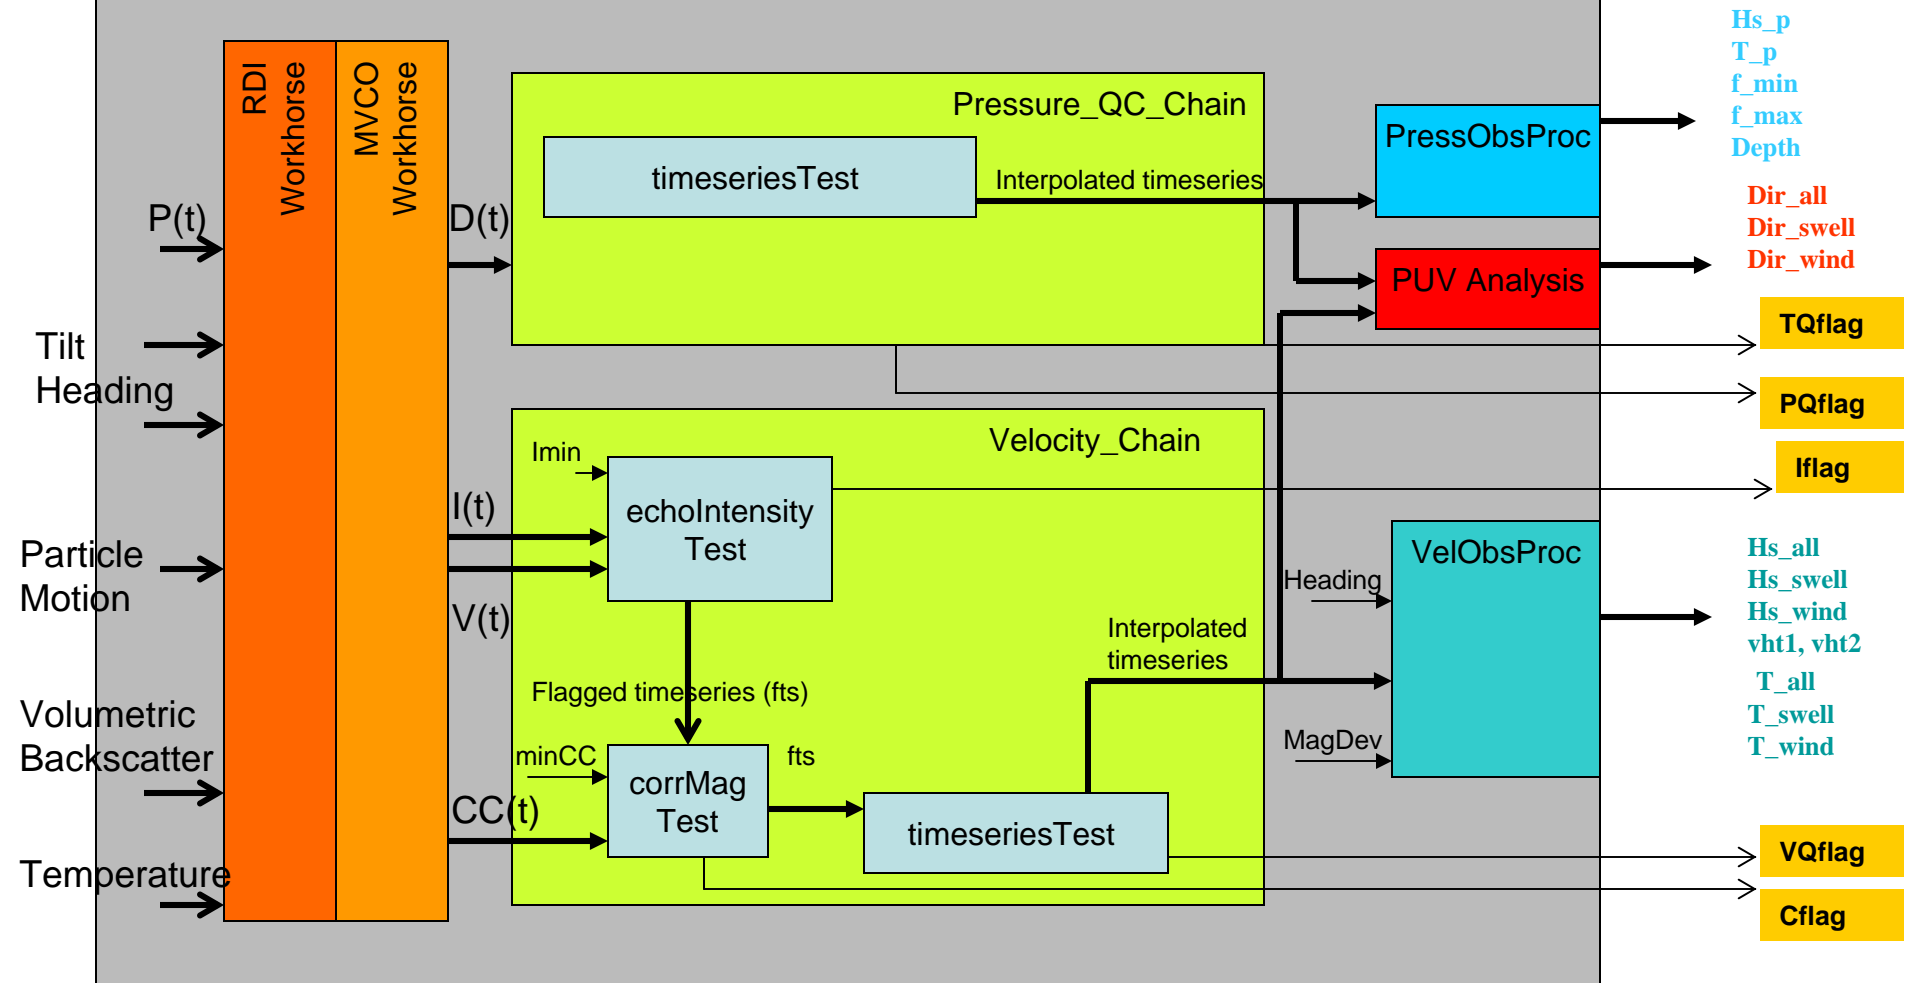

# ADCP\_System

# MVCO:timeseriesTest